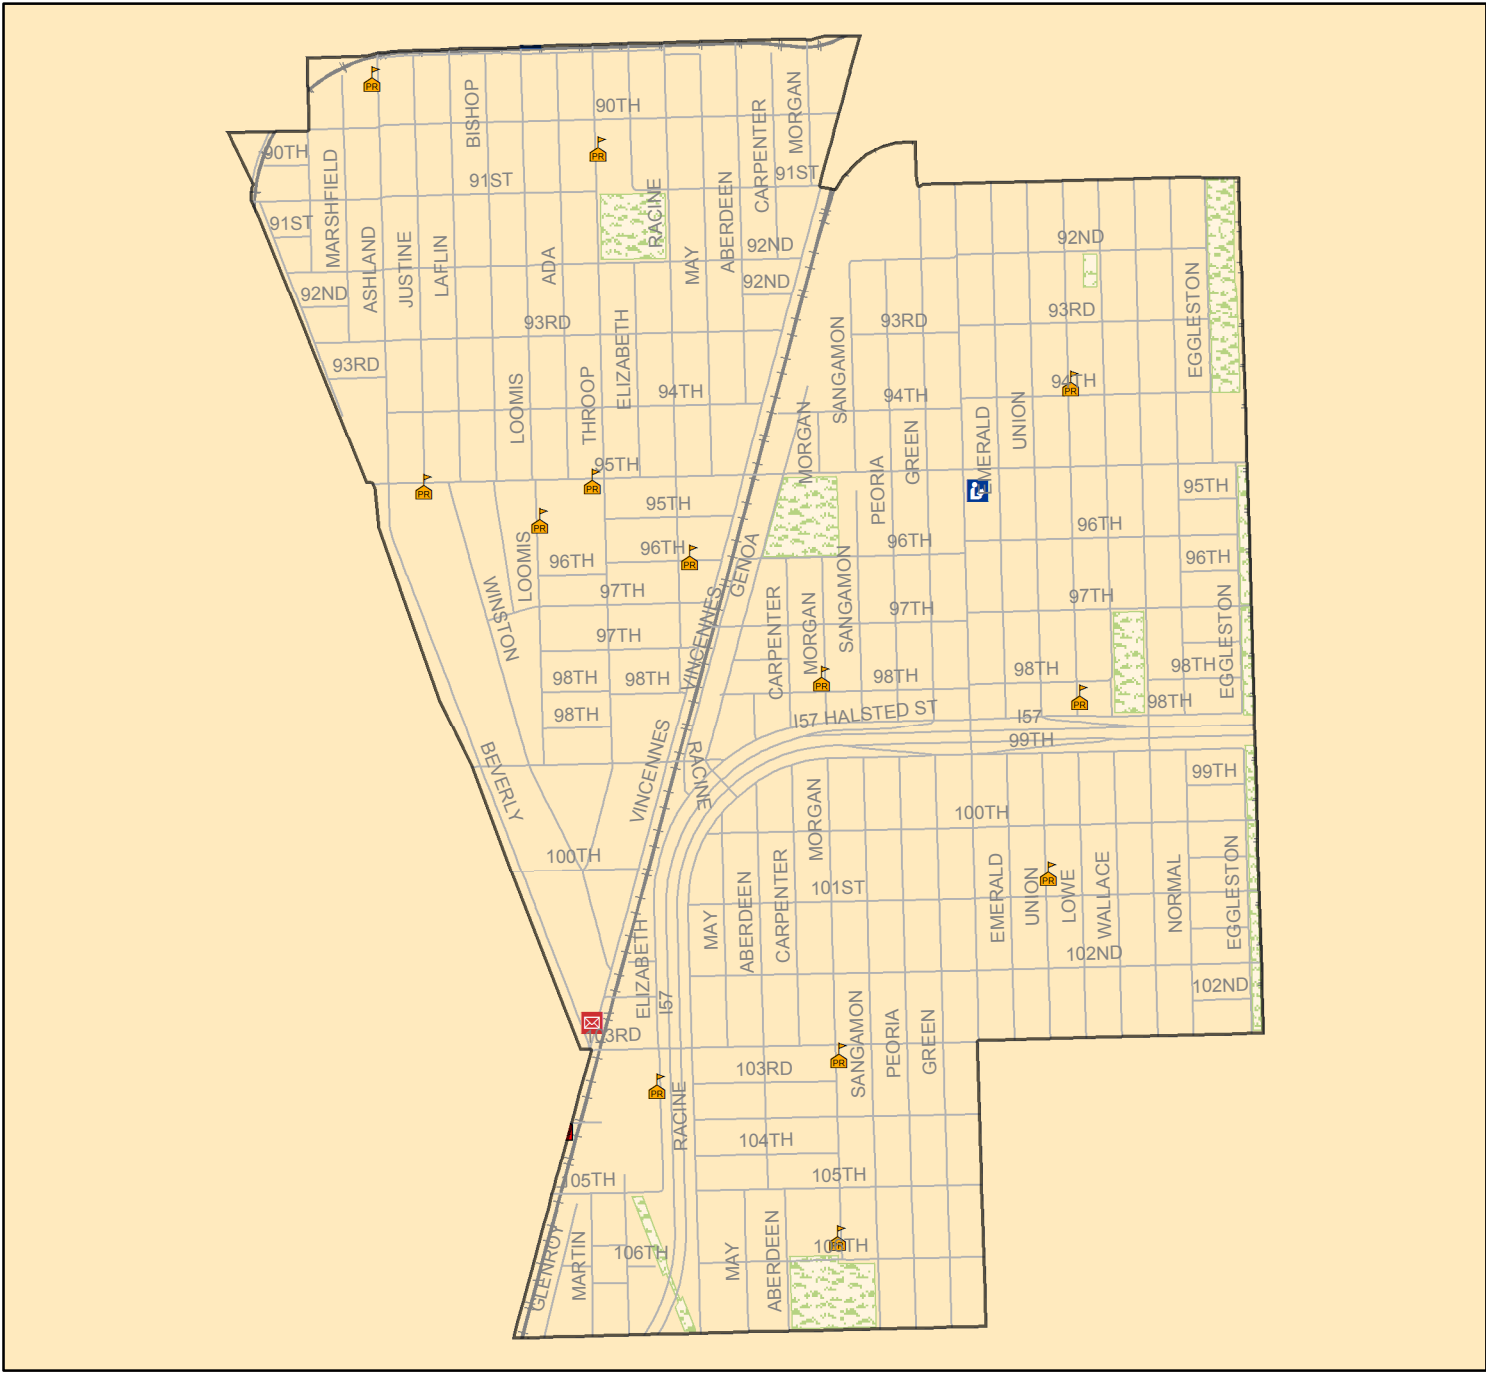

WASHINGTON HEIGHTS

Legend

	Firehouses		Blue Line Subway
	Hospitals		Blue Line Elevated/At-Grade
	Libraries		Brown Line
	Police Facilities		Brown, Purple Lines
	Schools		Green Line
	U.S. Post Offices		Green, Orange Lines
	Railroads		Pink, Brown, Purple, Orange Lines
	Cemeteries		Pink, Brown, Purple, Orange, Green Lines
	Parks		Orange Line
			Purple Line
			Red Line Subway
			Red Line Elevated/At-Grade
			Red, Purple Lines
			Red, Purple, Brown Lines
			Yellow Line